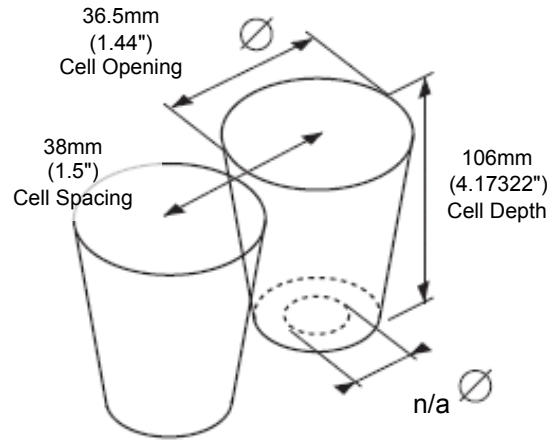

98 Cell Tray For 30mm Ellepot

Citrus Rootstock Liners - Trees - Shrubs - Forestry

This specialist deep tray was developed for Citrus rootstock seedling liners using an Ellepot 30mm by 100mm which suits tree liners very well and gets the plant off to a great start with fantastic 'air pruning' of the roots.

Double vertical root training ribs to direct roots and aid in drainage / aeration

Made in USA

More specifications overleaf

Tray Specification

Description	Imperial	Metric
No. Of Cells	98	
Tray Length (at top)	21.06"	535 mm
Tray Length (at bottom)	21.06"	535 mm
Tray Width (at top)	10.55"	268 mm
Tray Weight	3.20 lb	1452 g
Plant Density	63.5 pl/ft2	684 pl/m2
Cell Volume	2.07 cu in	34cc

Cell Dimensions

Shipping Statistics - Trays

Description	Imperial	Metric
Trays per Pallet	176	
Trays High per Pallet	22	
Pallet Height	96"	2432 mm
Pallet Width A	48"	1219 mm
Pallet Width B	43"	1092 mm
Pallet Weight	603.4 lb	273.7 kg